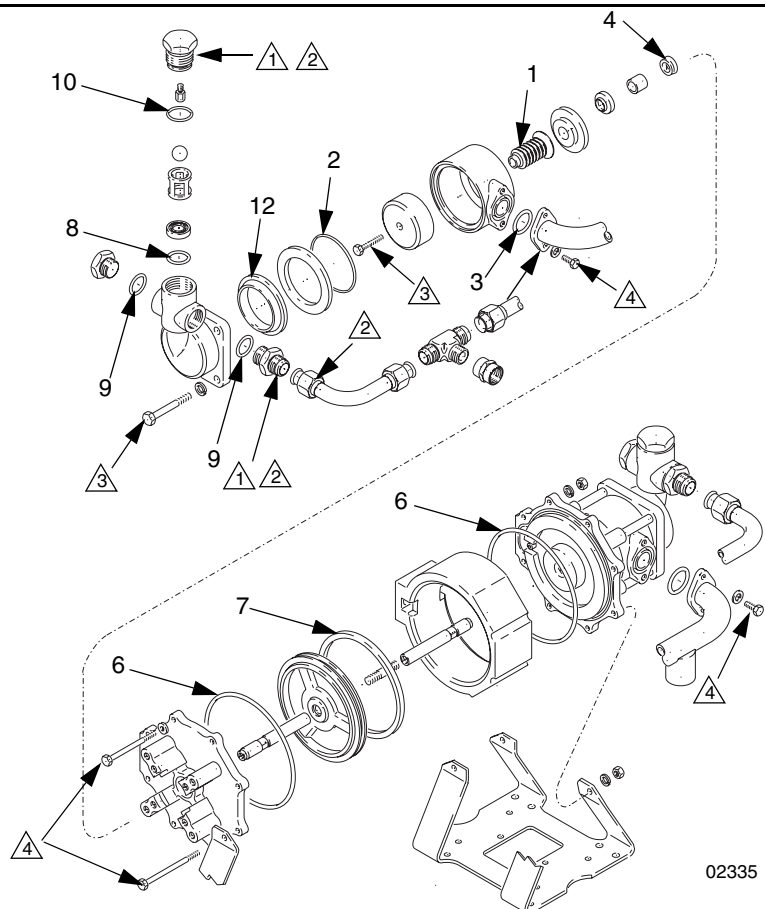

GENUINE GRACO PARTS AND ACCESSORIES

Glutton Pump Repair Kits

For Series 400, 1200, and 2500 pumps

406817A

Important Safety Instructions

Read all warnings and instructions in your pump manual. Save those instructions.

Kits 24C134 and 24C135 for 400 Series
 Kits 24C130 and 24C131 for 1200 Series
 Kits 24C132 and 24C133 for 2500 Series

Ref.	Description	Qty.
1	BELLOWS, Glutton	2
2	PACKING, o-ring	2
3	PACKING, o-ring	4
	PACKING, o-ring (quantity 2 for 24C132 and 24C133 only)	2
4	PACKING, u-cup	2
6	PACKING, o-ring2	2
7	SEAL, quad	1
8	PACKING, o-ring	2
9	PACKING, o-ring	4
10	PACKING, o-ring	2
12	SEAL, piston	2

- Lubricate threads
- Torque to 55-85 ft-lb (75-115 N•m)
- Torque to 35-40 ft-lb (47-54 N•m)
- Torque to 7.4-12.5 ft-lb (10-17 N•m)

02335

Graco Inc. P.O. Box 1441 Minneapolis, MN 55440-1441

406517 Rev, A 06/2008