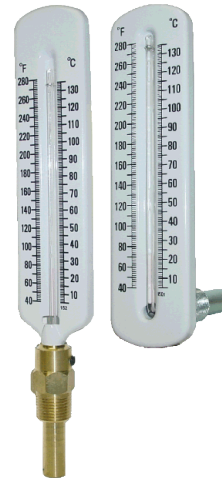

# 160 SERIES 5" SCALE THERMOMETER

Red spirit filled economy thermometer for commercial and industrial applications

## SPECIFICATIONS

<b>Scale Size</b>	5" (127 mm) white painted steel with black markings
<b>Stem</b>	2.125", copper alloy
<b>Well</b>	Brass or steel - includes thermowell
<b>Indicator</b>	Red liquid filled - no mercury
<b>Connection</b>	Lower mount, lower back mount ½" NPT
<b>Scale</b>	Dual scale °F & °C
<b>Temperature Range</b>	40/280° F & 15/135° C
<b>Accuracy</b>	+/-1 scale division

Type	Unit	A	B	C	E
Bottom	In.	7.75"	1.81"	0.38"	1"
	mm	197	46	9.7	146
Back	In.	7.00"	1.81"	0.38"	0.88"
	mm	177.8	46	9.7	209.6

Type	Unit	F	G	H	J
Bottom	In.	2.13"	0.47"	0.88"	½"
	mm	54.1	11.9	22.4	NPT
Back	In.	2.13"	0.47"	0.88"	½"
	mm	54.1	11.9	22.4	NPT

PART NUMBER	CONNECTION	WELL
162F	Bottom	Brass
162FS	Bottom	Steel
163F	Back	Brass
163FS	Back	Steel