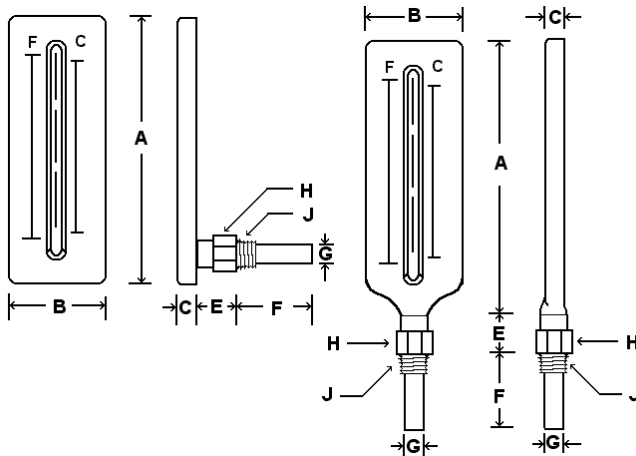

# 160 SERIES 5" SCALE THERMOMETER

Red spirit filled economy thermometer for commercial and industrial applications

## SPECIFICATIONS

<b>Scale Size</b>	5" (127 mm) white painted steel with black markings
<b>Stem</b>	2.125", copper alloy
<b>Well</b>	Brass or steel - includes thermowell
<b>Indicator</b>	Red liquid filled - no mercury
<b>Connection</b>	Lower mount, lower back mount ½" NPT
<b>Scale</b>	Dual scale °F & °C
<b>Temperature Range</b>	40/280° F & 15/135° C
<b>Accuracy</b>	+/-1 scale division

Type	Unit	A	B	C	E
Bottom	In.	7.75"	1.81"	0.38"	1"
	mm	197	46	9.7	146
Back	In.	7.00"	1.81"	0.38"	0.88"
	mm	177.8	46	9.7	209.6

Type	Unit	F	G	H	J
Bottom	In.	2.13"	0.47"	0.88"	½"
	mm	54.1	11.9	22.4	NPT
Back	In.	2.13"	0.47"	0.88"	½"
	mm	54.1	11.9	22.4	NPT

PART NUMBER	CONNECTION	WELL
162F	Bottom	Brass
162FS	Bottom	Steel
163F	Back	Brass
163FS	Back	Steel